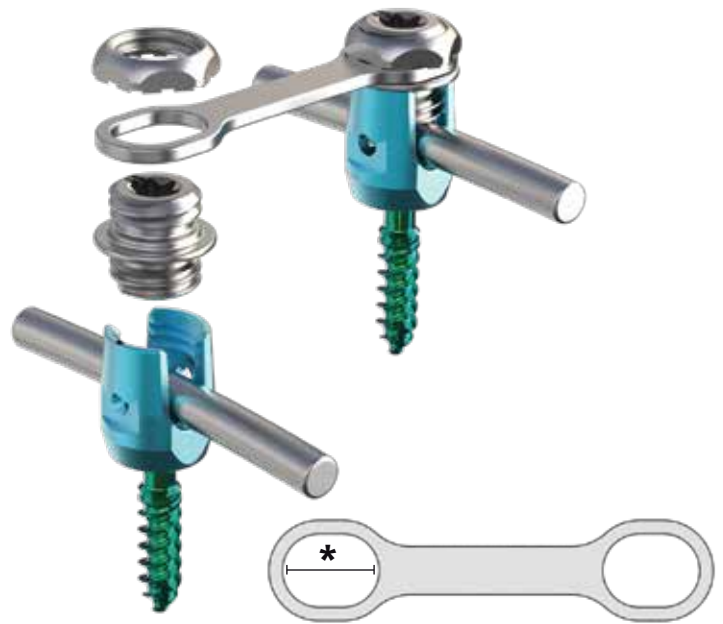

Posterior Smooth Screws

- Ø3.5 x 18-34mm (increments of 2mm)
- Ø4.0 x 20-34mm (increments of 2mm)
- Optional:
- Ø3.5 x 36-44mm (increments of 2mm)
- Ø4.0 x 18, 36-44mm (increments of 2mm)

Rod to Rod Connectors

- Inline: Ø3.5/3.5mm + Ø3.5/5.5mm
- Wedding Band: Ø3.5/3.5mm + Ø3.5/5.5mm
- Double Open Wedding:
- Ø3.5/3.5mm + Ø3.5/5.5mm
- Domino: Ø3.5/5.5mm

Prebent & Straight Rods

- Prebent:
- Ø3.5 x 20 - 40mm (increments of 5mm),
- Ø3.5 x 40 - 80mm (increments of 10mm)
- Straight:
- 120 & 240mm

Transition Rods

Ø3.5 to 5.5mm x 400mm

Rod to Rod Cross Connectors

20-32mm, 32-38mm, 38-44mm, 40-52mm

*Multi-Axis Adjustability

Head to Head Cross Connectors

25-30mm, 30-35mm, 35-40mm, 40-45mm,
45-50mm, 50-55mm

*Adjustable

Offset Connectors

Ø(a)3.5/(b)5.5 x 16mm
 Ø3.5/5.5 x 25mm
 Ø3.5/5.5 x 40mm
 Ø5.5/3.5 x 40mm
 Ø3.5/3.5 x 40mm

Lamina Hooks

Straight: Small, medium, and large
 Available upon request.