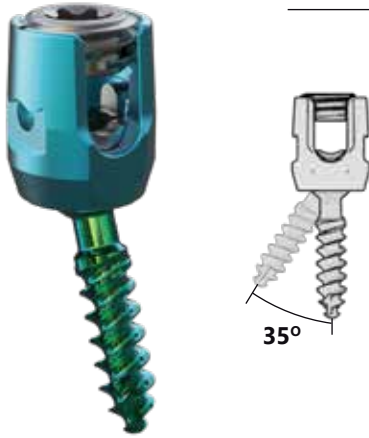

SAXXONY®

Posterior Cervical Thoracic System

Lamina Hooks

Adjustable Rod To Rod Connectors

Standard & Smooth Shank Screws

Low-Profile Head to Head Connectors

Multiple Rod to Rod Connectors

Offset Connectors

Ø3.5 to 5.5mm Transition Rods

Thoracic Screws

NEXXT
Spine

317-436-7801
INFO@NEXXTSPINE.COM
14425 BERGEN BLVD, STE B
NOBLESVILLE, IN 46060
70-054E, Rev B

Posterior Screws

- Ø3.5 x 10-28mm (increments of 2mm)
- Ø4.0 x 10-28mm (increments of 2mm)
- Ø4.0 x 30, 35, and 40mm
- Ø4.5 x 30, 35, and 40mm
- Optional:
- Ø3.5 x 8mm
- Ø4.0 x 8, 45, and 50mm
- Ø4.5 x 20, 25, 45, and 50mm
- Ø5.0 x 20-50mm

- Inline: Ø3.5/3.5mm + Ø3.5/5.5mm
- Wedding Band: Ø3.5/3.5mm + Ø3.5/5.5mm
- Double Open Wedding:
- Ø3.5/3.5mm + Ø3.5/5.5mm
- Domino: Ø3.5/5.5mm

Prebent & Straight Rods

- Prebent:
- Ø3.5 x 20 - 40mm (increments of 5mm),
- Ø3.5 x 40 - 80mm (increments of 10mm)
- Straight:
- 120 & 240mm

Transition Rods

Ø3.5 to 5.5mm x 400mm

Rod to Rod Cross Connectors

20-32mm, 32-38mm, 38-44mm, 40-52mm

*Multi-Axis Adjustability

Head to Head Cross Connectors

25-30mm, 30-35mm, 35-40mm, 40-45mm,
45-50mm, 50-55mm