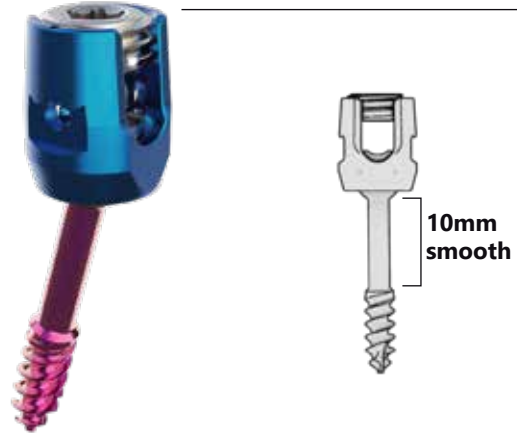

SAXXONY®

Posterior Cervical Thoracic System

Lamina Hooks

Adjustable Rod To Rod Connectors

Standard & Smooth Shank Screws

Low-Profile Head to Head Connectors

Multiple Rod to Rod Connectors

Offset Connectors

Ø3.5 to 5.5mm Transition Rods

Thoracic Screws

NEXXT
Spine

317-436-7801
INFO@NEXXTSPINE.COM
14425 BERGEN BLVD, STE B
NOBLESVILLE, IN 46060
70-054E, Rev B

Posterior Screws

- Ø3.5 x 10-28mm (increments of 2mm)
- Ø4.0 x 10-28mm (increments of 2mm)
- Ø4.0 x 30, 35, and 40mm
- Ø4.5 x 30, 35, and 40mm
- Optional:
- Ø3.5 x 8mm
- Ø4.0 x 8, 45, and 50mm
- Ø4.5 x 20, 25, 45, and 50mm
- Ø5.0 x 20-50mm

Posterior Smooth Screws

- Ø3.5 x 18-34mm (increments of 2mm)
- Ø4.0 x 20-34mm (increments of 2mm)
- Optional:
- Ø3.5 x 36-44mm (increments of 2mm)
- Ø4.0 x 18, 36-44mm (increments of 2mm)

Rod to Rod Connectors

- Inline: Ø3.5/3.5mm + Ø3.5/5.5mm
- Wedding Band: Ø3.5/3.5mm + Ø3.5/5.5mm
- Double Open Wedding:
- Ø3.5/3.5mm + Ø3.5/5.5mm
- Domino: Ø3.5/5.5mm

Prebent & Straight Rods

- Prebent:
- Ø3.5 x 20 - 40mm (increments of 5mm),
- Ø3.5 x 40 - 80mm (increments of 10mm)
- Straight:
- 120 & 240mm