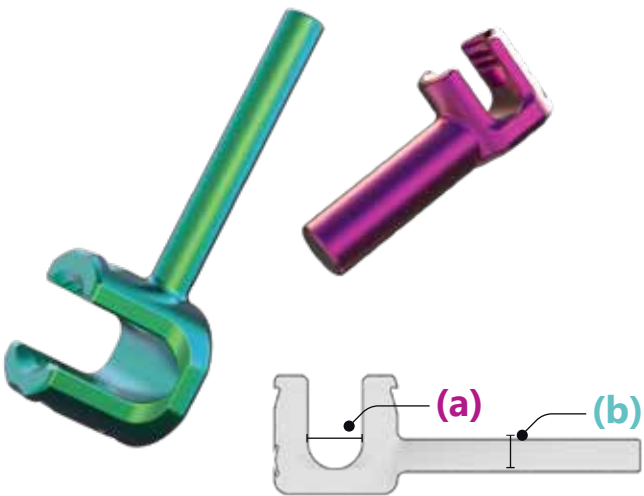

Posterior Smooth Screws

- Ø3.5 x 18-34mm (increments of 2mm)
- Ø4.0 x 20-34mm (increments of 2mm)
- Optional:
- Ø3.5 x 36-44mm (increments of 2mm)
- Ø4.0 x 18, 36-44mm (increments of 2mm)

Rod to Rod Connectors

- Inline: Ø3.5/3.5mm + Ø3.5/5.5mm
- Wedding Band: Ø3.5/3.5mm + Ø3.5/5.5mm
- Double Open Wedding:
- Ø3.5/3.5mm + Ø3.5/5.5mm
- Domino: Ø3.5/5.5mm

Prebent & Straight Rods

- Prebent:
- Ø3.5 x 20 - 40mm (increments of 5mm),
- Ø3.5 x 40 - 80mm (increments of 10mm)
- Straight:
- 120 & 240mm

Transition Rods

Ø3.5 to 5.5mm x 400mm

Rod to Rod Cross Connectors

20-32mm, 32-38mm, 38-44mm, 40-52mm

*Multi-Axis Adjustability

Head to Head Cross Connectors

25-30mm, 30-35mm, 35-40mm, 40-45mm,
45-50mm, 50-55mm

*Adjustable

Offset Connectors

Ø(a)3.5/(b)5.5 x 16mm
 Ø3.5/5.5 x 25mm
 Ø3.5/5.5 x 40mm
 Ø5.5/3.5 x 40mm
 Ø3.5/3.5 x 40mm

Lamina Hooks

Straight: Small, medium, and large
 Available upon request.