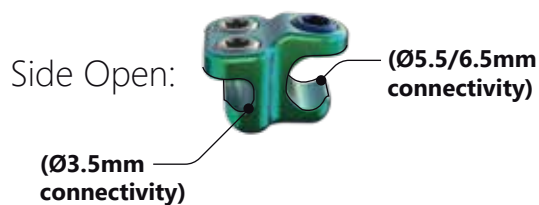

Posterior Smooth Screws

- Ø3.5 x 18-34mm (increments of 2mm)
- Ø4.0 x 20-34mm (increments of 2mm)
- Optional:
- Ø3.5 x 36-44mm (increments of 2mm)
- Ø4.0 x 18, 36-44mm (increments of 2mm)

Rod to Rod Connectors

- Inline: Ø3.5/3.5mm + Ø3.5/5.5mm
- Wedding Band: Ø3.5/3.5mm + Ø3.5/5.5mm
- Double Open Wedding:
- Ø3.5/3.5mm + Ø3.5/5.5mm
- Domino: Ø3.5/5.5mm

Prebent & Straight Rods

- Prebent:
- Ø3.5 x 20 - 40mm (increments of 5mm),
- Ø3.5 x 40 - 80mm (increments of 10mm)
- Straight:
- 120 & 240mm

Transition Rods

Ø3.5 to 5.5mm x 400mm

Rod to Rod Cross Connectors

20-32mm, 32-38mm, 38-44mm, 40-52mm

*Multi-Axis Adjustability

Head to Head Cross Connectors

25-30mm, 30-35mm, 35-40mm, 40-45mm,
45-50mm, 50-55mm